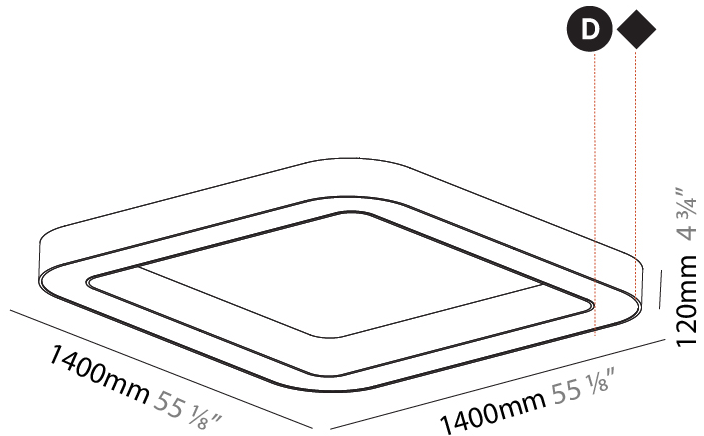

1. To build a product code in our configurator select the specify button on the base model # product page
2. To build a manual product code on this datasheet choose from the options listed below in blue font and add the suffix to the base model #

GENERAL

Series: Glorious
Subseries: Glorious Quantum
Brand: Prolicht
Division: Architectural
Mounting Type: Surface
Mounting Location: Ceiling

PHYSICAL

Length (mm): 1400
Length (in): 55 1/8"
Width (mm): 1400
Width (in): 55 1/8"
Height (mm): 120
Height (in): 4 3/4"
Light Distribution: Direct
Weight (kg): 16.878
Weight (lbs): 37.13
Diffuser: PMMA - Opal or Micro-Prism
Fixture Finish: SSR / BKV / CWI / CRY / HAB / LAG / UFT / ITA / RUA / RUR / MIC / FTG / MYG / TWT / LOD / PUS / FRO / FUP / KIA / POP / BLS / SPG / MEY / GOH / GUM / CHC / COM / ABZ / JAG / OBR / MOS / ROR
Fixture Material: Aluminum

ELECTRICAL

Lamp Type: LED (Zhaga Standard)
Input Wattage (W): 80
Total Output Wattage (W): 64 / 51.2 (3500K)
Dimming: Non-Dimming / Phase Dimming (120Vac only) / 0-10V Dimming
Driver Included: Yes
Driver Location: Integrated
Driver Type: Constant Current - 120 / 277Vac
Driver Class: Class 2
Input Voltage (V): 120 - 277
Constant Current (MA): 350 / 800 (3500K)

LED

Color Temperature (°K): 3000 / 3500 / 4000
Max. Delivered Lumen (lm): 7380 / 7644 / 7800
CRI: >80 CRI
Efficiency (%): 65
Lamp Life (hrs): 50000

OPTICAL

RATINGS AND CERTIFICATIONS

Certified By: Certified for North American Standards
IP rating: IP20